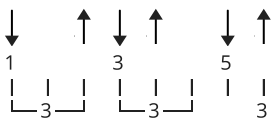

I Walk The Line ukulele by Johnny Cash

Tuning: G C E A

Key: C

CHORDS

STRUMMING

250 bpm

[Verse]

C **G7** **C**
I keep a close watch on this heart of mine

G7 **C**
I keep my eyes wide open all the time

F **C**
I keep the ends out for the tie that binds

G7 **C**
Because you're mine I walk the line

[Verse]

G7 **C**
I find it very very easy to be true

G7 **C**
I find myself alone when each day is through