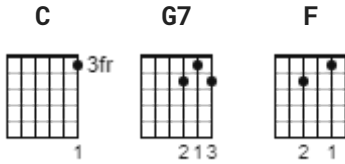

I Walk The Line ukulele by Johnny Cash

Tuning: G C E A

Key: C

CHORDS

STRUMMING

250 bpm

[Verse]

C **G7** **C**
I keep a close watch on this heart of mine

G7 **C**
I keep my eyes wide open all the time

F **C**
I keep the ends out for the tie that binds

G7 **C**
Because you're mine I walk the line

[Verse]

G7 **C**
I find it very very easy to be true

G7 **C**
I find myself alone when each day is through

F **C**
Yes I'll admit I'm a fool for you

G7 **C**
Because you're mine I walk the line

[Verse]

G7 **C**
As sure as night is dark and day is light

G7

C

I keep you on my mind both day and night

F

You've got a way to keep me on your side

G7

C

You give me cause for love that I can't hide

F

C

For you I know I'd even try to turn the tide

G7